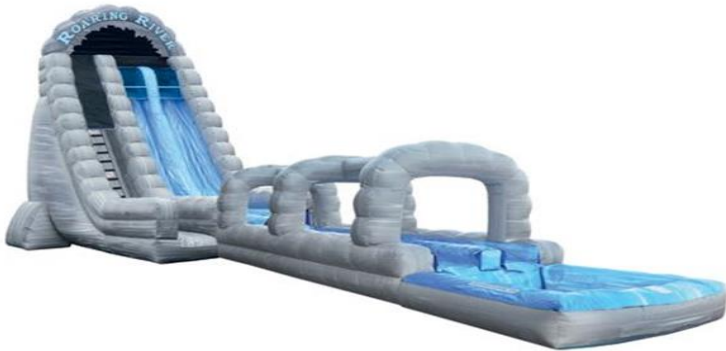

Twister

Bungee Cord Basketball

Spider Climbing Wall

Roaring River Water Slide
27 Feet Tall !
Almost 3 stories high

Regular Obstacle Course

4 in 1 Sports Complex

The Wrecking Ball

Velcro Wall